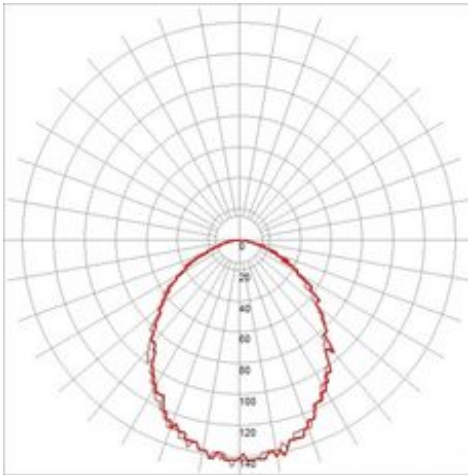

FRAME BASIC

recessed fitting, LED, 3000K, square, silver-grey, incl. leaf springs

Article number	111262
LBS code	Power LED
Number of light sources	1
Length	9 cm
Max. wattage	1 Watt
Lamp	Power LED 1W
Type of plug	mini plug
Light distribution type 1	Direct
Light distribution type 3	rotationally symmetric
Feed-in capability	No
Lamp included	No
Installation length	7.5 cm
Installation width	7.5 cm
Installation depth	6.6 cm
Width	9 cm
Height	6 cm
Depth	6 cm
Net weight	0.239 kg
Gross weight	0.284 kg
Voltage	350 Volts
Protection class	III
Material	Aluminium/glass
Colour	Silver-grey
Way of mounting	Recessed wall / Recessed ceiling mounting
Remark 1	Suitable flush-mount frame, article no.: 112780 / Suitable fitting box: 112781
Remark 2	45 cm connection lead included
Remark 3	Operate with suitable 350 mA drivers only

Average lifespan	30000 Hours
Colour temperature	3000 Kelvin
Colour rendering index	80
Luminous flux	90 lm
Energy efficiency class	A++
fastCalcEnabled	No
ranking	300
Catalogue page	BIG WHITE 2017: 504

With our FRAME series we offer you a lighting solution for recessed wall and ceiling installation with minimum space requirements. The LED version is equipped with a high-quality diode and available in either pure white or warm white light colour. To operate, the FRAME BASIC needs a suitable constant current driver rated at 350mA. The optional accessory includes a connector strip for simplified wiring in addition to the mounting box and flush-mount frame. This luminaire contains built-in LED lamps. EEL: A - A++. The lamps in the luminaire cannot be replaced.