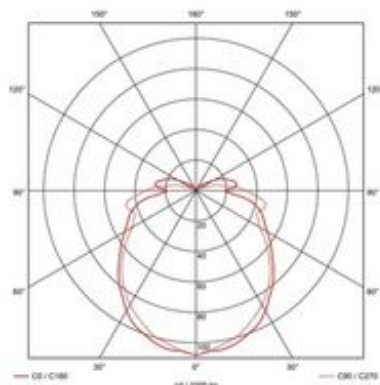

## GLASSA

ceiling light, A60, square, frosted glass, max. 60W

Article number	155180
Light distribution type 1	Direct
Light distribution type 3	Axis-symmetric
Feed-in capability	No
LBS code	A60
Lamp	A60
Lampholder / Socket	E27
Number of light sources	2
Lamp included	No
Length	39 cm
Width	39 cm
Height	8.4 cm
Net weight	3.903 kg
Gross weight	4.563 kg
Voltage	230 ~50 Volts
Max. wattage	60 Watt
Protection class	I
Material	Frosted glass / Steel
Colour	Transparent
Way of mounting	Surface wall / Surface ceiling mounting
Remark 1	Maximum dimensions energy-saving lamp (Ø / L): 4.8 / 14.8 cm
Energy efficiency class	A++
fastCalcEnabled	No
ranking	500
Catalogue page	BIG WHITE 2017: 305

The high-quality wall and ceiling light GLASSA is made from glass, which is reinforced with additional steel elements. Designed for the use of incandescent and energy-saving lamps with E27 socket, GLASSA is ready for direct connection to 230V mains supply This luminaire is suitable for lamps of energy classes: E - A+