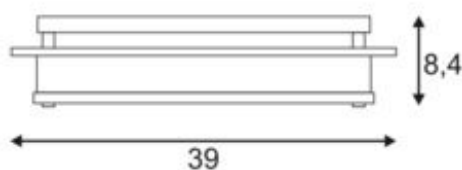

## GLASSA

ceiling light, A60, square, frosted glass, max. 60W

Article number	155180
Light distribution type 1	Direct
Light distribution type 3	Axis-symmetric
Feed-in capability	No
LBS code	A60
Lamp	A60
Lampholder / Socket	E27
Number of light sources	2
Lamp included	No
Length	39 cm
Width	39 cm
Height	8.4 cm
Net weight	3.903 kg
Gross weight	4.563 kg
Voltage	230 ~50 Volts
Max. wattage	60 Watt
Protection class	I
Material	Frosted glass / Steel
Colour	Transparent
Way of mounting	Surface wall / Surface ceiling mounting
Remark 1	Maximum dimensions energy-saving lamp (Ø / L): 4.8 / 14.8 cm
Energy efficiency class	A++
fastCalcEnabled	No
ranking	500
Catalogue page	BIG WHITE 2017: 305

The high-quality wall and ceiling light GLASSA is made from glass, which is reinforced with additional steel elements. Designed for the use of incandescent and energy-saving lamps with E27 socket, GLASSA is ready for direct connection to 230V mains supply This luminaire is suitable for lamps of energy classes: E - A+