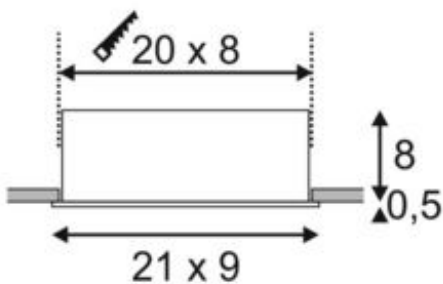

KADUX 3 SET recessed fitting

triple-headed LED, 3000K, rectangular, matt black, 38°, 22W, incl. driver

Article number	115720
Number of light sources	3
Max. wattage	22 Watt
Lamp	COB LED module
Light distribution type 1	Direct
Light distribution type 3	rotationally symmetric
Feed-in capability	No
Lamp included	No
Installation length	20 cm
Installation width	8 cm
Installation depth	8 cm
Length	21 cm
Width	9 cm
Height	8.5 cm
Net weight	0.755 kg
Gross weight	0.837 kg
Voltage	200-240 ~50/60 . 350 Volts
Protection class	II
Beam angle	38 Degree
Material	Aluminium/steel
Colour	matt black
Way of mounting	Recessed ceiling mounting
Average lifespan	40000 Hours
Colour temperature	3000 Kelvin
Colour rendering index	80
Luminous flux	1750 lm
Energy efficiency class	A++
fastCalcEnabled	Yes
ranking	400
Catalogue page	BIG WHITE 2017: 455

The KADUX recessed fitting series has a robust housing with appealing, high-quality looks. This LED set is multi-directional, allowing individual focus of the light beam. The KADUX 3 SET comes ready for direct connection to 230V mains and is available in matt black, matt white or brushed aluminium, as well as in single, double, or triple-headed variations.