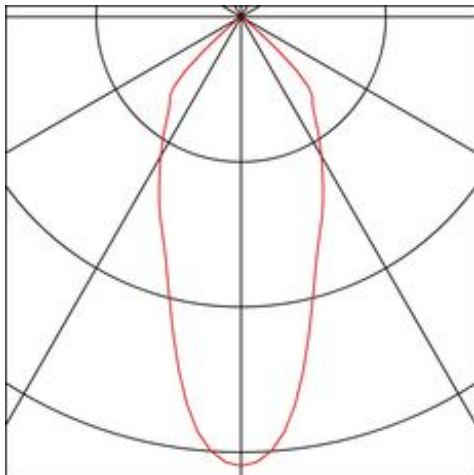

## NAUTILUS

outdoor spike luminaire, LED, 3000K, IP65, square, anthracite, 9W

Article number	231035
Number of light sources	1
Max. wattage	9 Watt
Lamp	COB LED
Light distribution type 1	Direct
Light distribution type 3	rotationally symmetric
Product family	Nautilus
Feed-in capability	No
Lamp included	No
Length	8 cm
Width	9.5 cm
Height	11.8 cm
Net weight	0.912 kg
Gross weight	1.145 kg
Voltage	100-240 ~50/60 . 700 Volts
Protection class	I
IP-rating	IP 65
Beam angle	45 Degree
Material	Aluminium/glass
Colour	anthracite
Way of mounting	Portable
Remark 1	200 cm connection lead with plug included
Average lifespan	30000 Hours
Colour temperature	3000 Kelvin
Colour rendering index	80
Luminous flux	520 lm
Energy efficiency class	A++
Type of plug	IP Schuko plug
fastCalcEnabled	No
ranking	500
Catalogue page	BIG WHITE 2017: 592

Spike luminaire NAUTILUS for inserting into the ground. The electrical connection is made using the cable and fitted plug directly to the 230V mains supply. The incorporated COB LED convinces by a high luminous flux with pleasant light colour. With protection class IP65, the spot is suitable for outdoor use. The lamp head is mounted on the frame with a bracket can be tilted for optimum illumination. The SMALL SQUARE LED series also includes a version for wall and ceiling mounting. This luminaire contains built-in LED lamps. EEI A - A++ The lamps in the luminaire cannot be replaced.